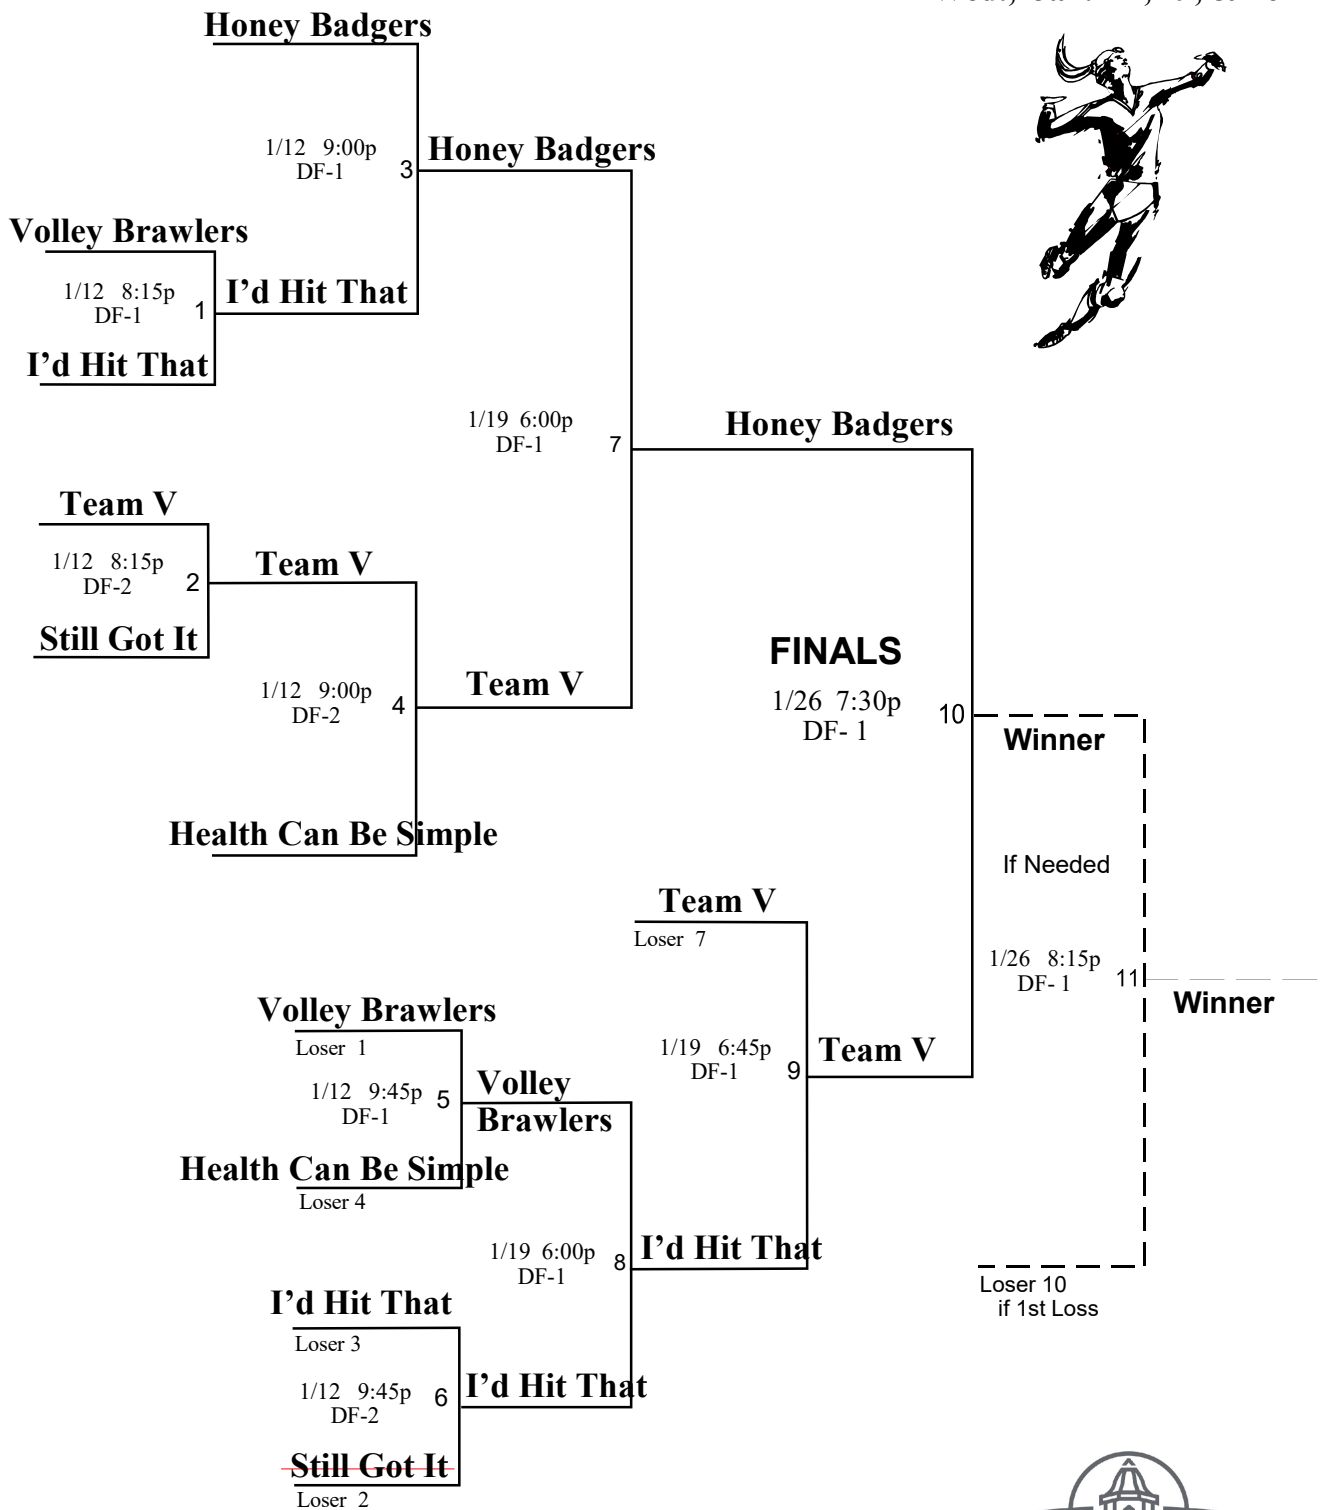

Wednesday Flite 1

2022 Women's Volleyball City Tournament Wed., Jan. 12, 19, & 26

Court Key

- DF-1 Diamond Fork Middle - Court 1
- DF-2 Diamond Fork Middle - Court 2
- DF-3 Diamond Fork Middle - Court 3
- DF-4 Diamond Fork Middle - Court 4